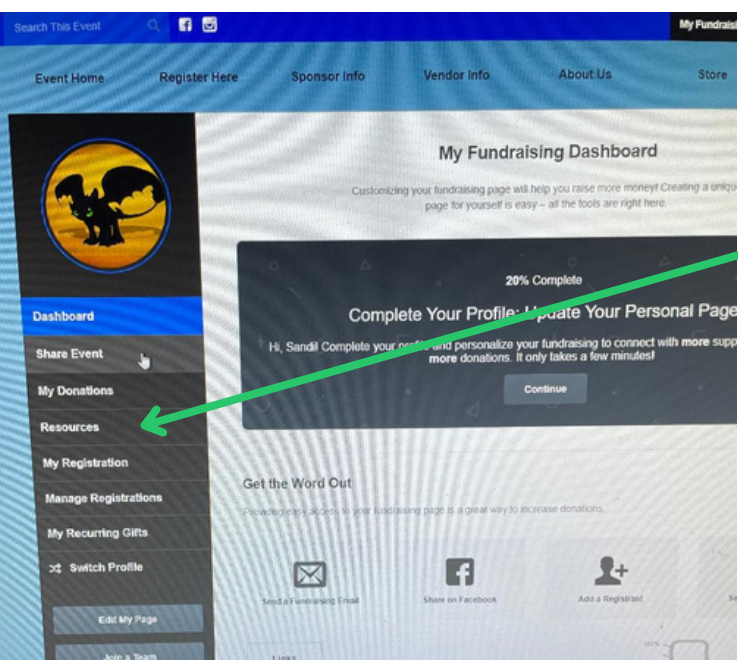

Sample Social Posts (Continued)

"Give back to the pets who give us so much! Support my Rainbow Bridge Walk fundraiser to ensure that all the animals in Sophie's Circle care are healthy, safe and have the opportunity to find their new forever home. Check out my fundraising page: **[COPY & PASTE URL]** #RainbowBridgeWalk

"Hey, mom! Help me raise $100 to get this cool Rainbow Bridge Walk t-shirt!!! All donations support @SophiesCircleDogRescue! **[COPY & PASTE URL]** #RainbowBridgeWalk

"After the past year, we owe pets so much! Donate to my Rainbow Bridge Walk fundraiser and support @SophiesCircleDogRescue. They shelter and care for hundreds of dogs each year. **[COPY & PASTE URL]** #RainbowBridgeWalk

"Yes, they will find homes! Donate to my Rainbow Bridge Walk fundraiser and support Sophie's Circle, who shelters hundreds of dogs each year. **[COPY & PASTE URL]** #RainbowBridgeWalk