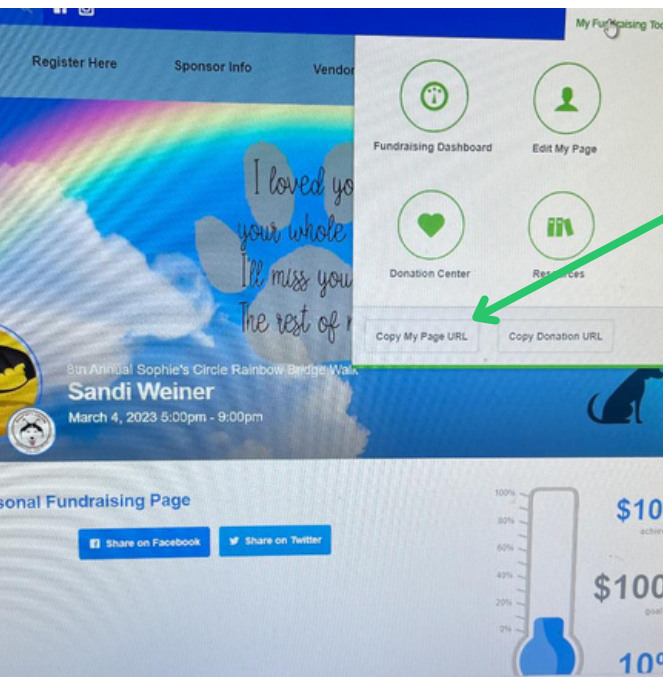

Get The Word Out

Start with your fundraising page!
SophiesCircleRainbowBridgeWalkp2p > Login
(top right)

1

Explore your fundraising Dashboard!
Add a profile photo, personalize your
page and share!

2

3

Access automated
email templates in
the "Share Event"
tab on the left
hand side!

It's easy! this page
will help you
email donors and
post on social
media!

4

Social Media

First Step to Sharing on Social Media:

Copy Your Fundraising Page URL

When sharing on social media, you will want to login to your fundraising profile. Once logged in, head to "My Fundraising Tools" (top right) >> "Copy my Page URL"