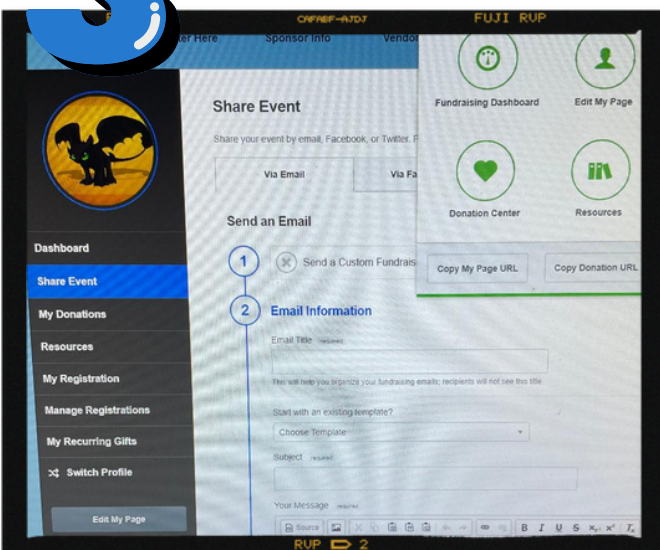

DIRECT ASK

Check in with friends and family the old fashioned way! Reaching potential supporters of your fundraiser over the phone or texting a link to your fundraising page are great traditional ways to get them involved!

Get The Word Out

Start with your fundraising page!
SophiesCircleRainbowBridgeWalkp2p > Login
(top right)

1

Explore your fundraising Dashboard!
Add a profile photo, personalize your
page and share!

2

3

Access automated
email templates in
the "Share Event"
tab on the left
hand side!