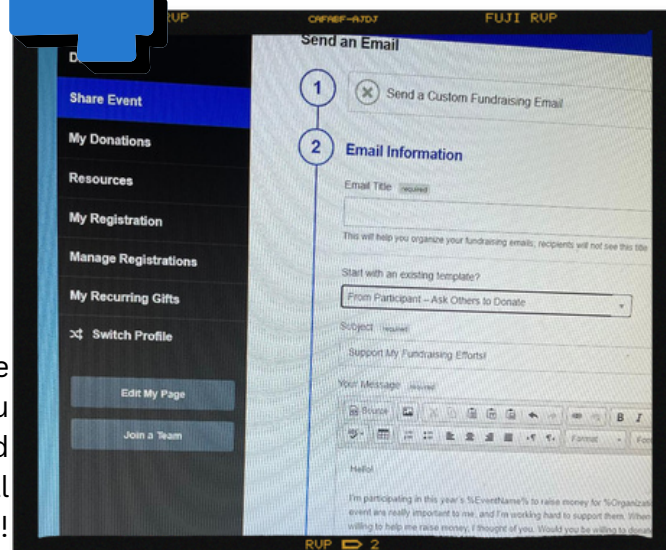

Access automated
email templates in
the "Share Event"
tab on the left
hand side!

It's easy! this page
will help you
email donors and
post on social
media!

4