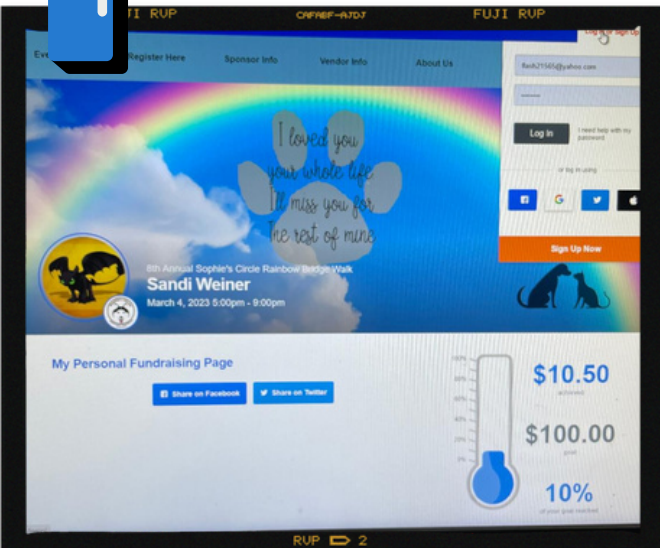

SOCIAL MEDIA

One of the best methods of fundraising is by using social media! Included on your Rainbow Bridge Walk fundraising page are sample social media posts and branded images for Facebook, Instagram, & Twitter!

EMAIL BLASTS

Your Rainbow Bridge Walk fundraising page also includes the ability to create emails! We have templates available, but you're also welcome to customize to your email list and send your message directly!

DIRECT ASK

Check in with friends and family the old fashioned way! Reaching potential supporters of your fundraiser over the phone or texting a link to your fundraising page are great traditional ways to get them involved!

Get The Word Out

Start with your fundraising page!
SophiesCircleRainbowBridgeWalkp2p > Login
(top right)

1

Explore your fundraising Dashboard!
Add a profile photo, personalize your
page and share!

2

3

Access automated
email templates in
the "Share Event"
tab on the left
hand side!