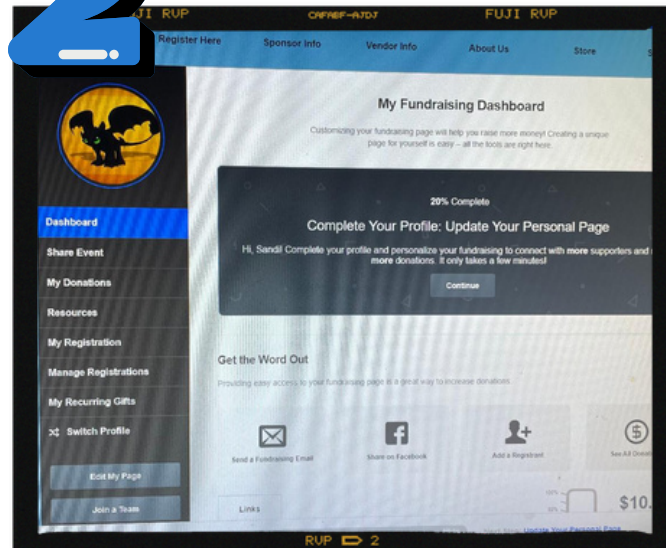

DIRECT ASK

Check in with friends and family the old fashioned way! Reaching potential supporters of your fundraiser over the phone or texting a link to your fundraising page are great traditional ways to get them involved!

Get The Word Out

Start with your fundraising page!
SophiesCircleRainbowBridgeWalkp2p > Login
(top right)

1

Explore your fundraising Dashboard!
Add a profile photo, personalize your
page and share!

2

3

Access automated
email templates in
the "Share Event"
tab on the left
hand side!

It's easy! this page
will help you
email donors and
post on social
media!

4

Social Media

First Step to Sharing on Social Media:

Copy Your Fundraising Page URL

When sharing on social media, you will want to login to your fundraising profile. Once logged in, head to "My Fundraising Tools" (top right) >> "Copy my Page URL"